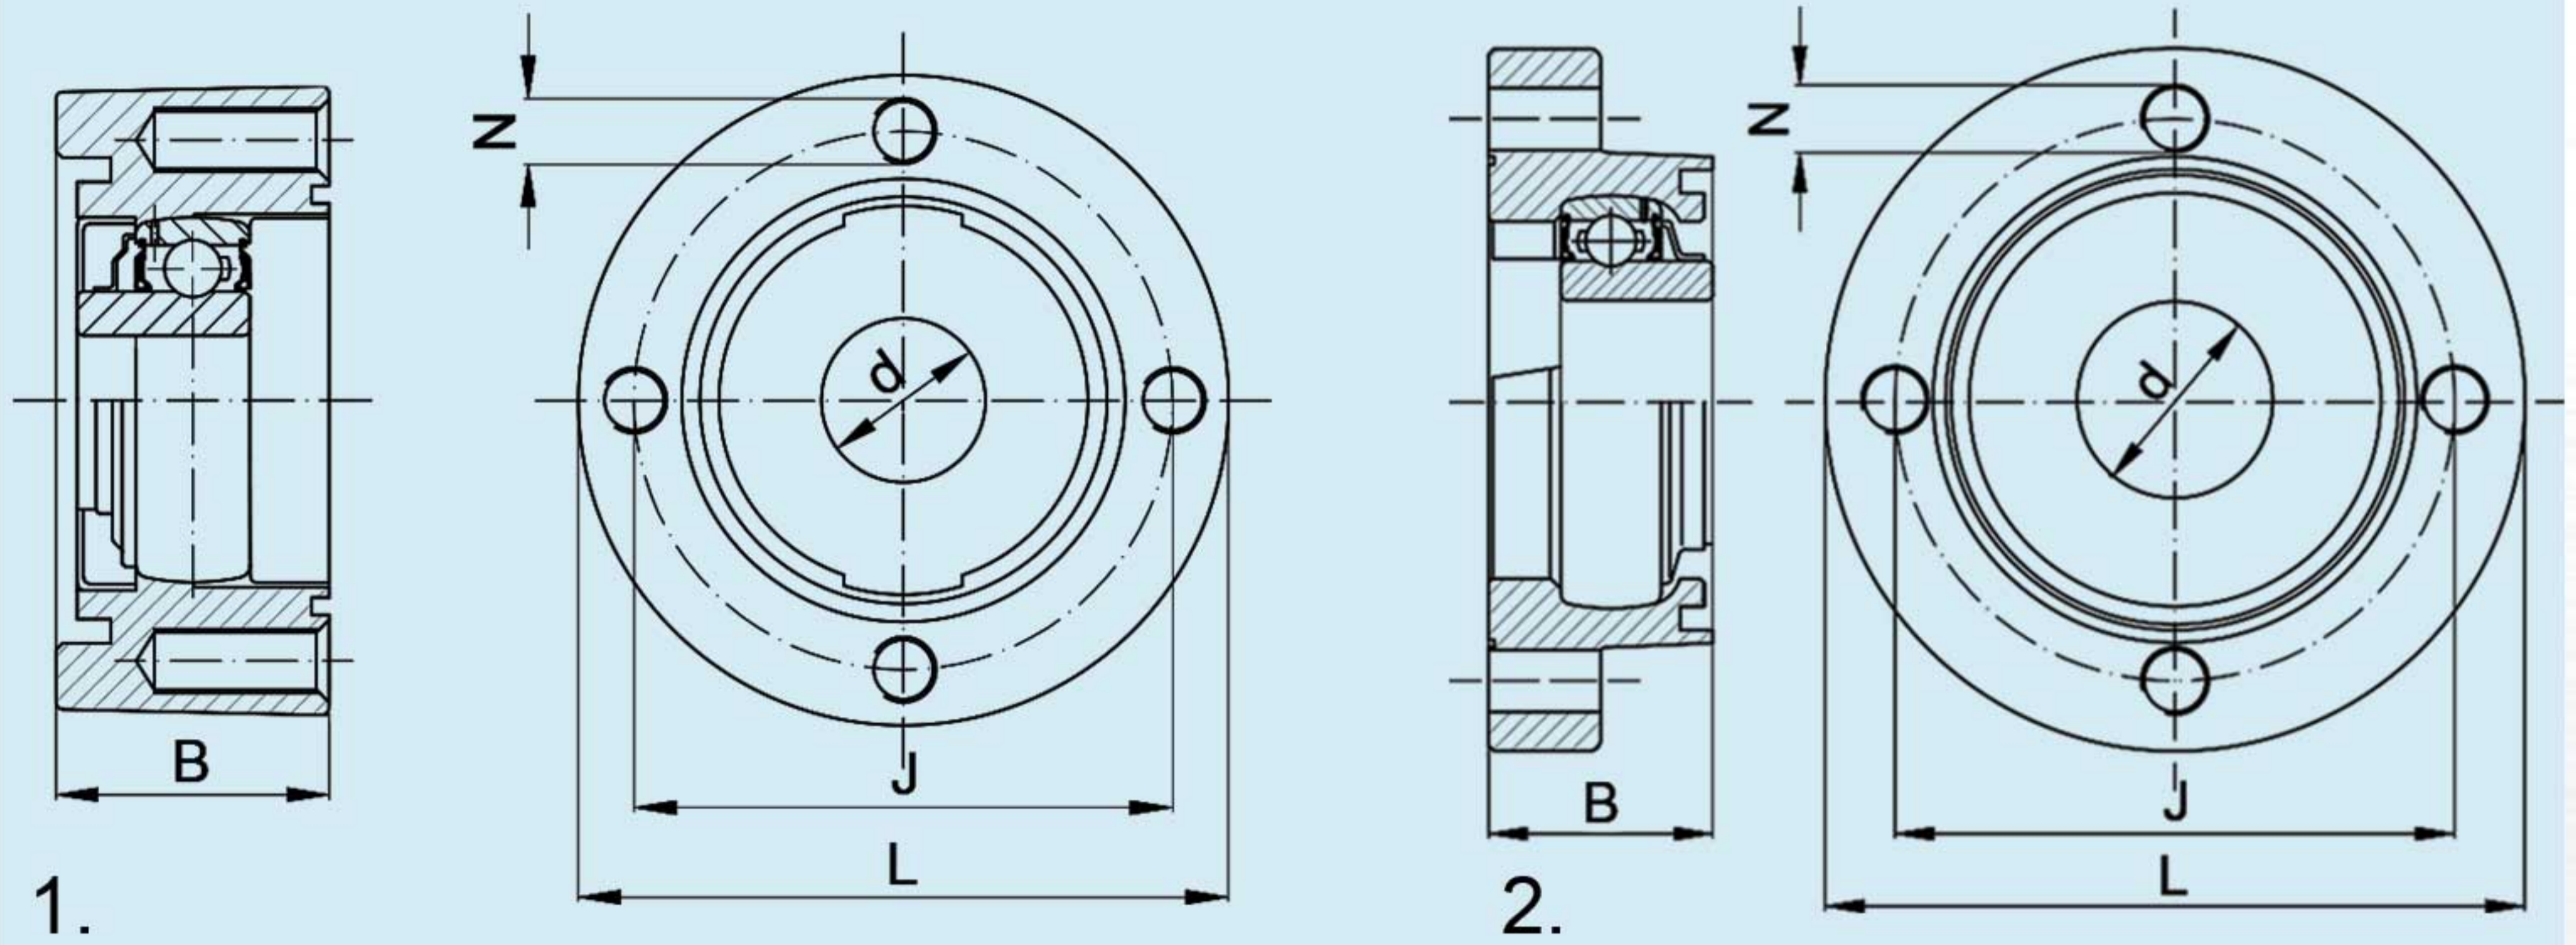

• Packer roller bearings

• Bearing units, cast iron housing type SLLM... (LSGR... RCJ...)

Z&S	d	A	L	J	N	Dwg. No.	Use
SLLM 205	25	43	99	82	M10	1	LEMKEN
SLLM 207	35	40	125	100	M12	2	LEMKEN