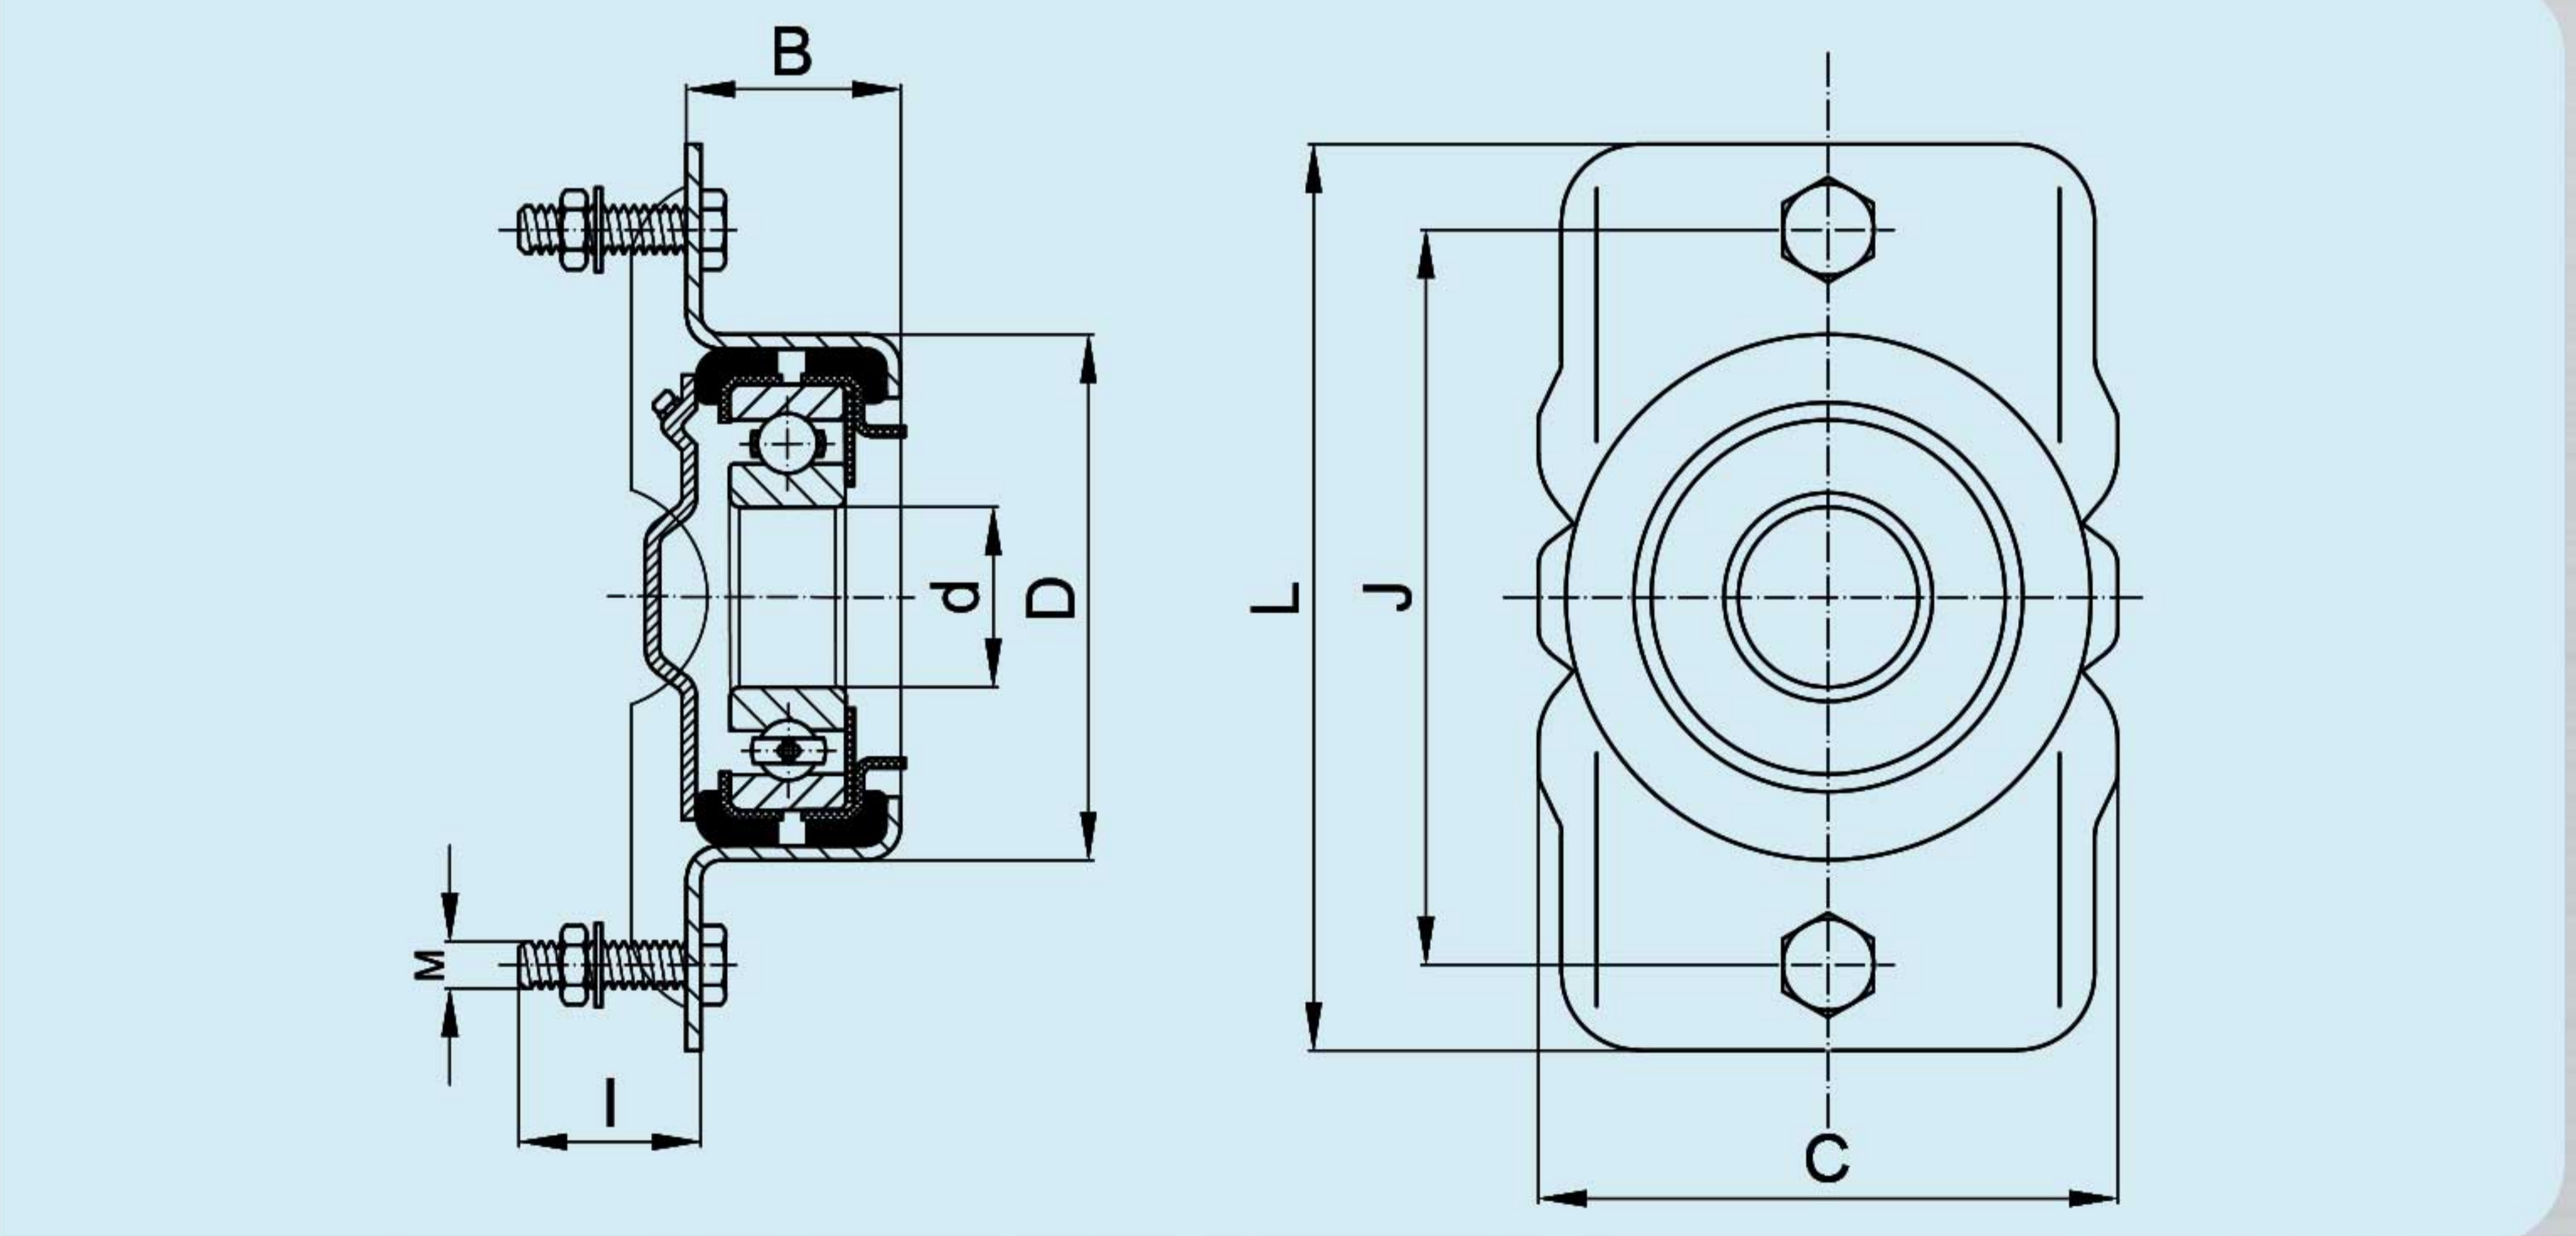

• Bearing units, bearing in steel pressed housing KSS

Z&S	d	D	B	C	L	I	J	M	Use
KSS-20	20	62,5	43	65	103	26	85	8	KONGSKILDE