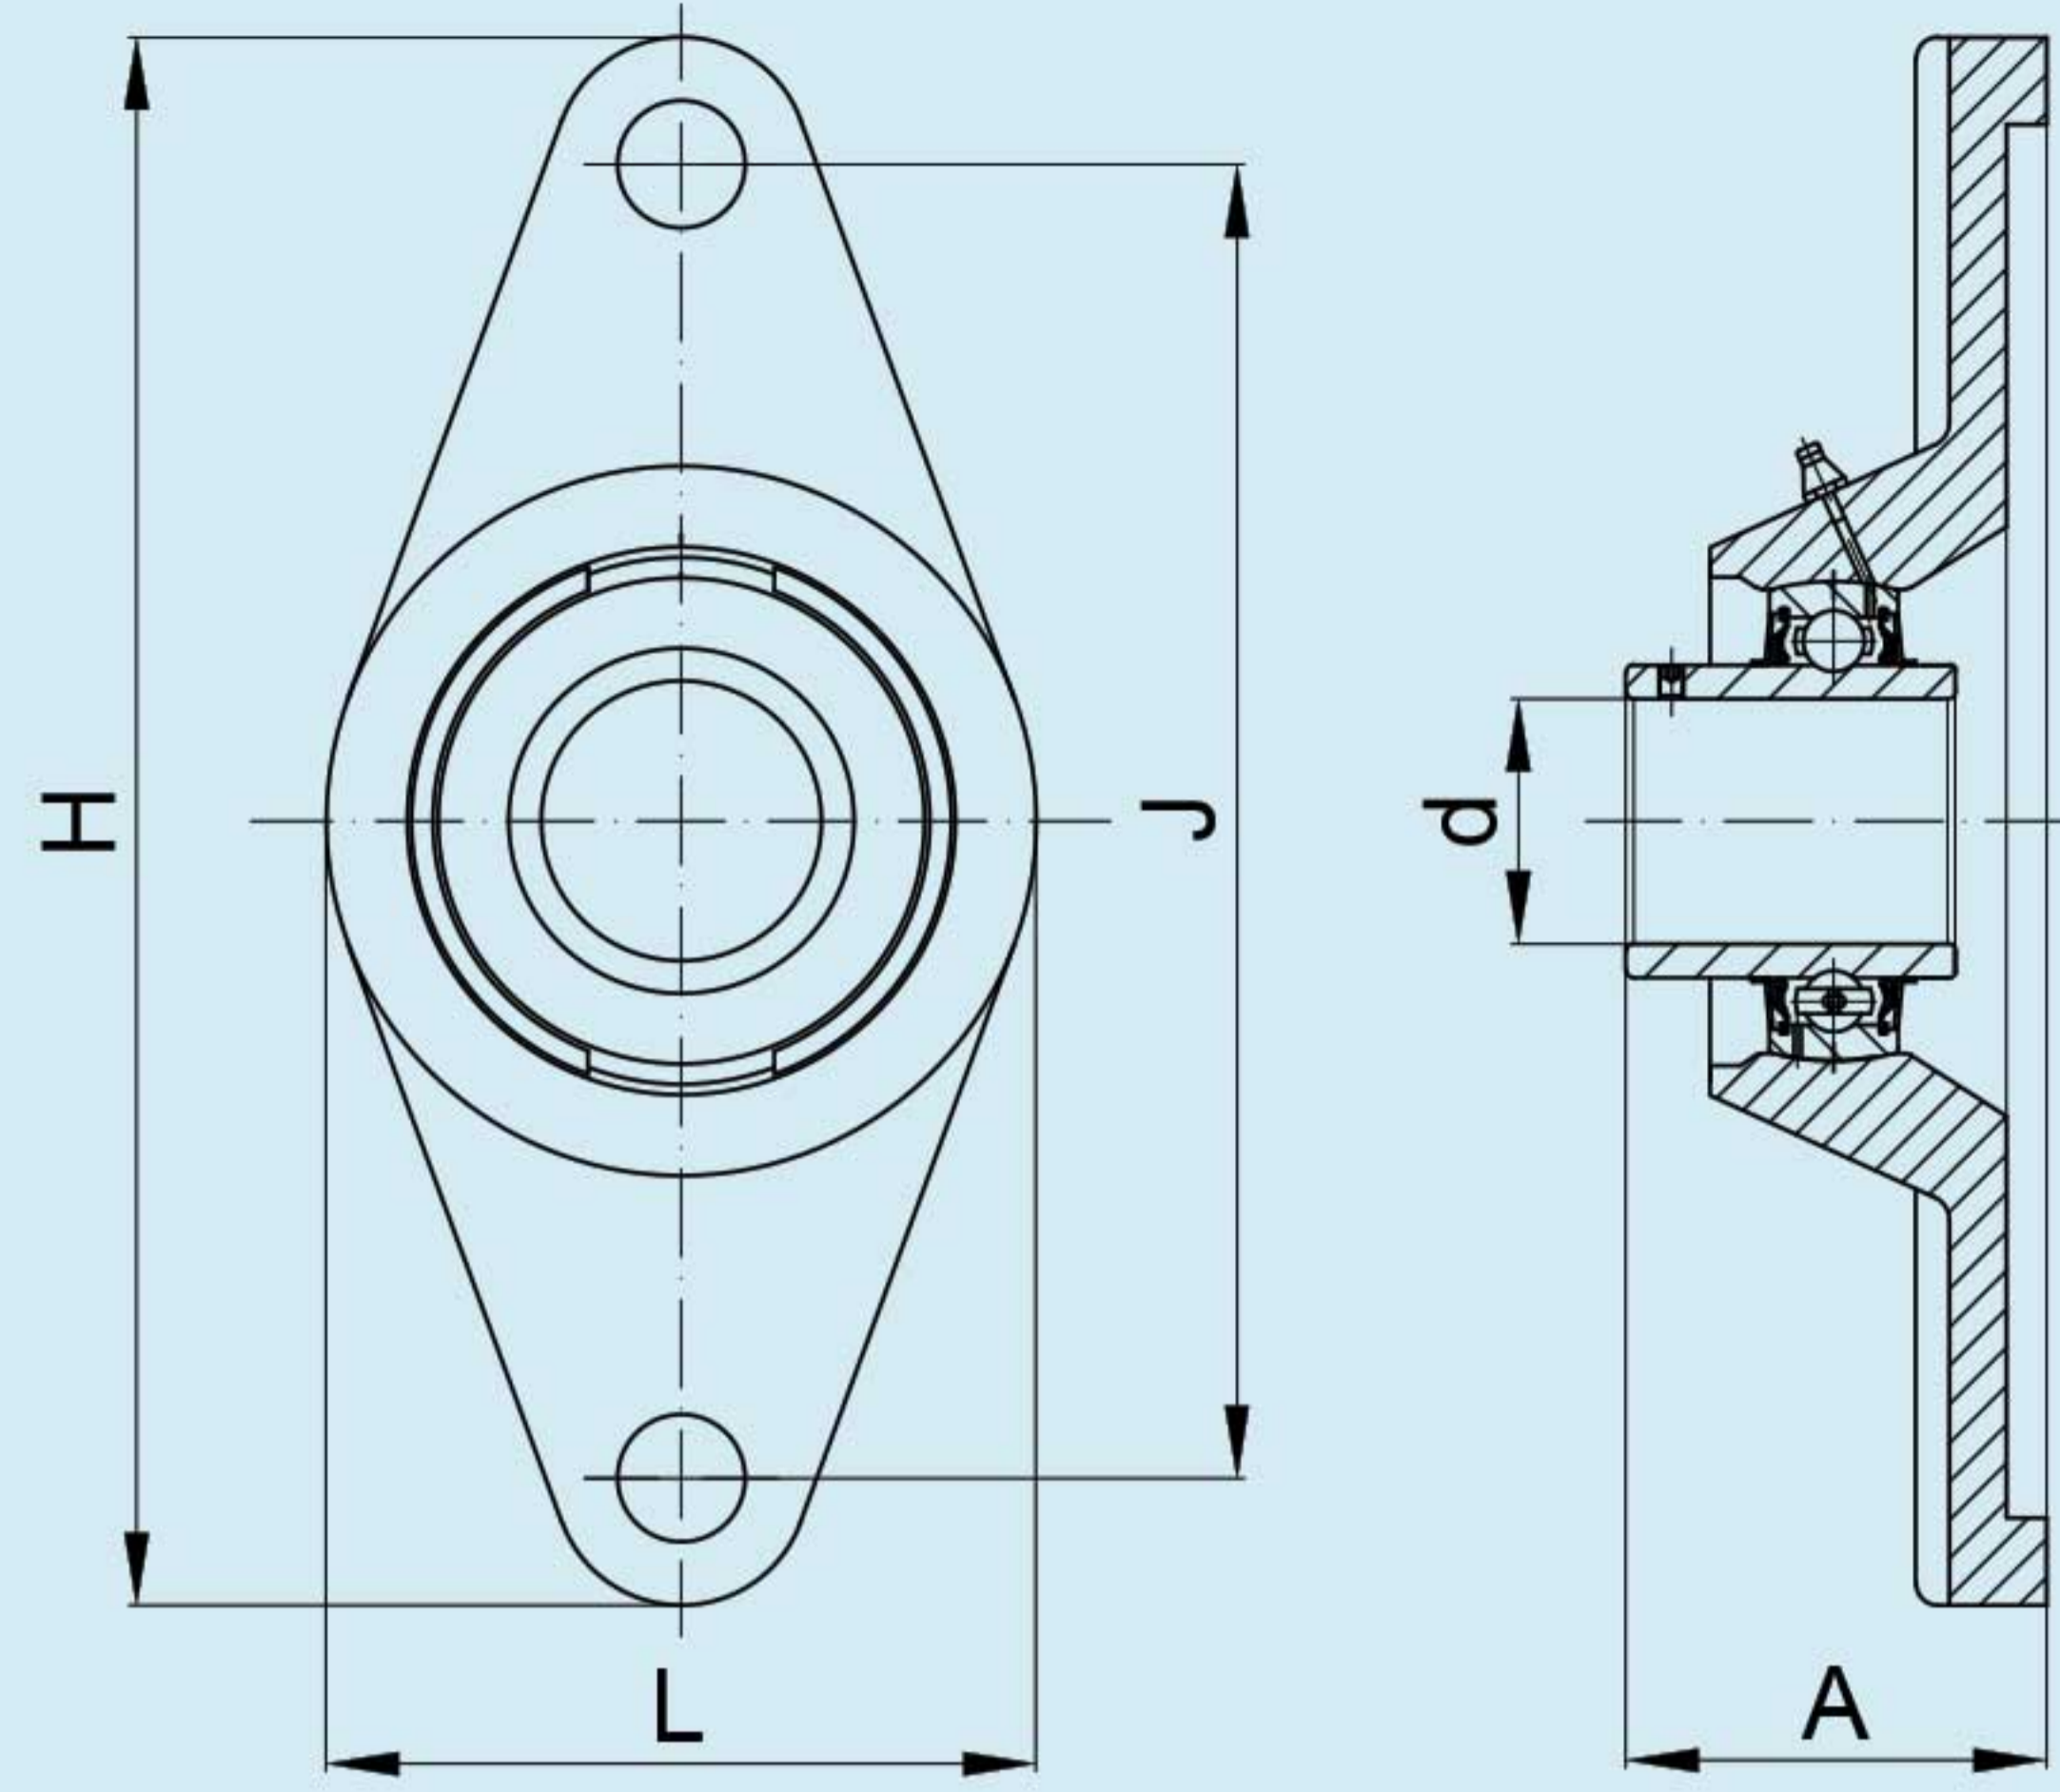

• Packer roller bearings

• Bearing units, cast Iron housing type UCFL... (FYTJ -TF, RCJTY, LEN)

Z&S	d	A	L	H	J
UCFL 204	20	33,3	60	113	90
UCFL 205	25	35,8	68	130	99
UCFL 206	30	40,2	80	148	117