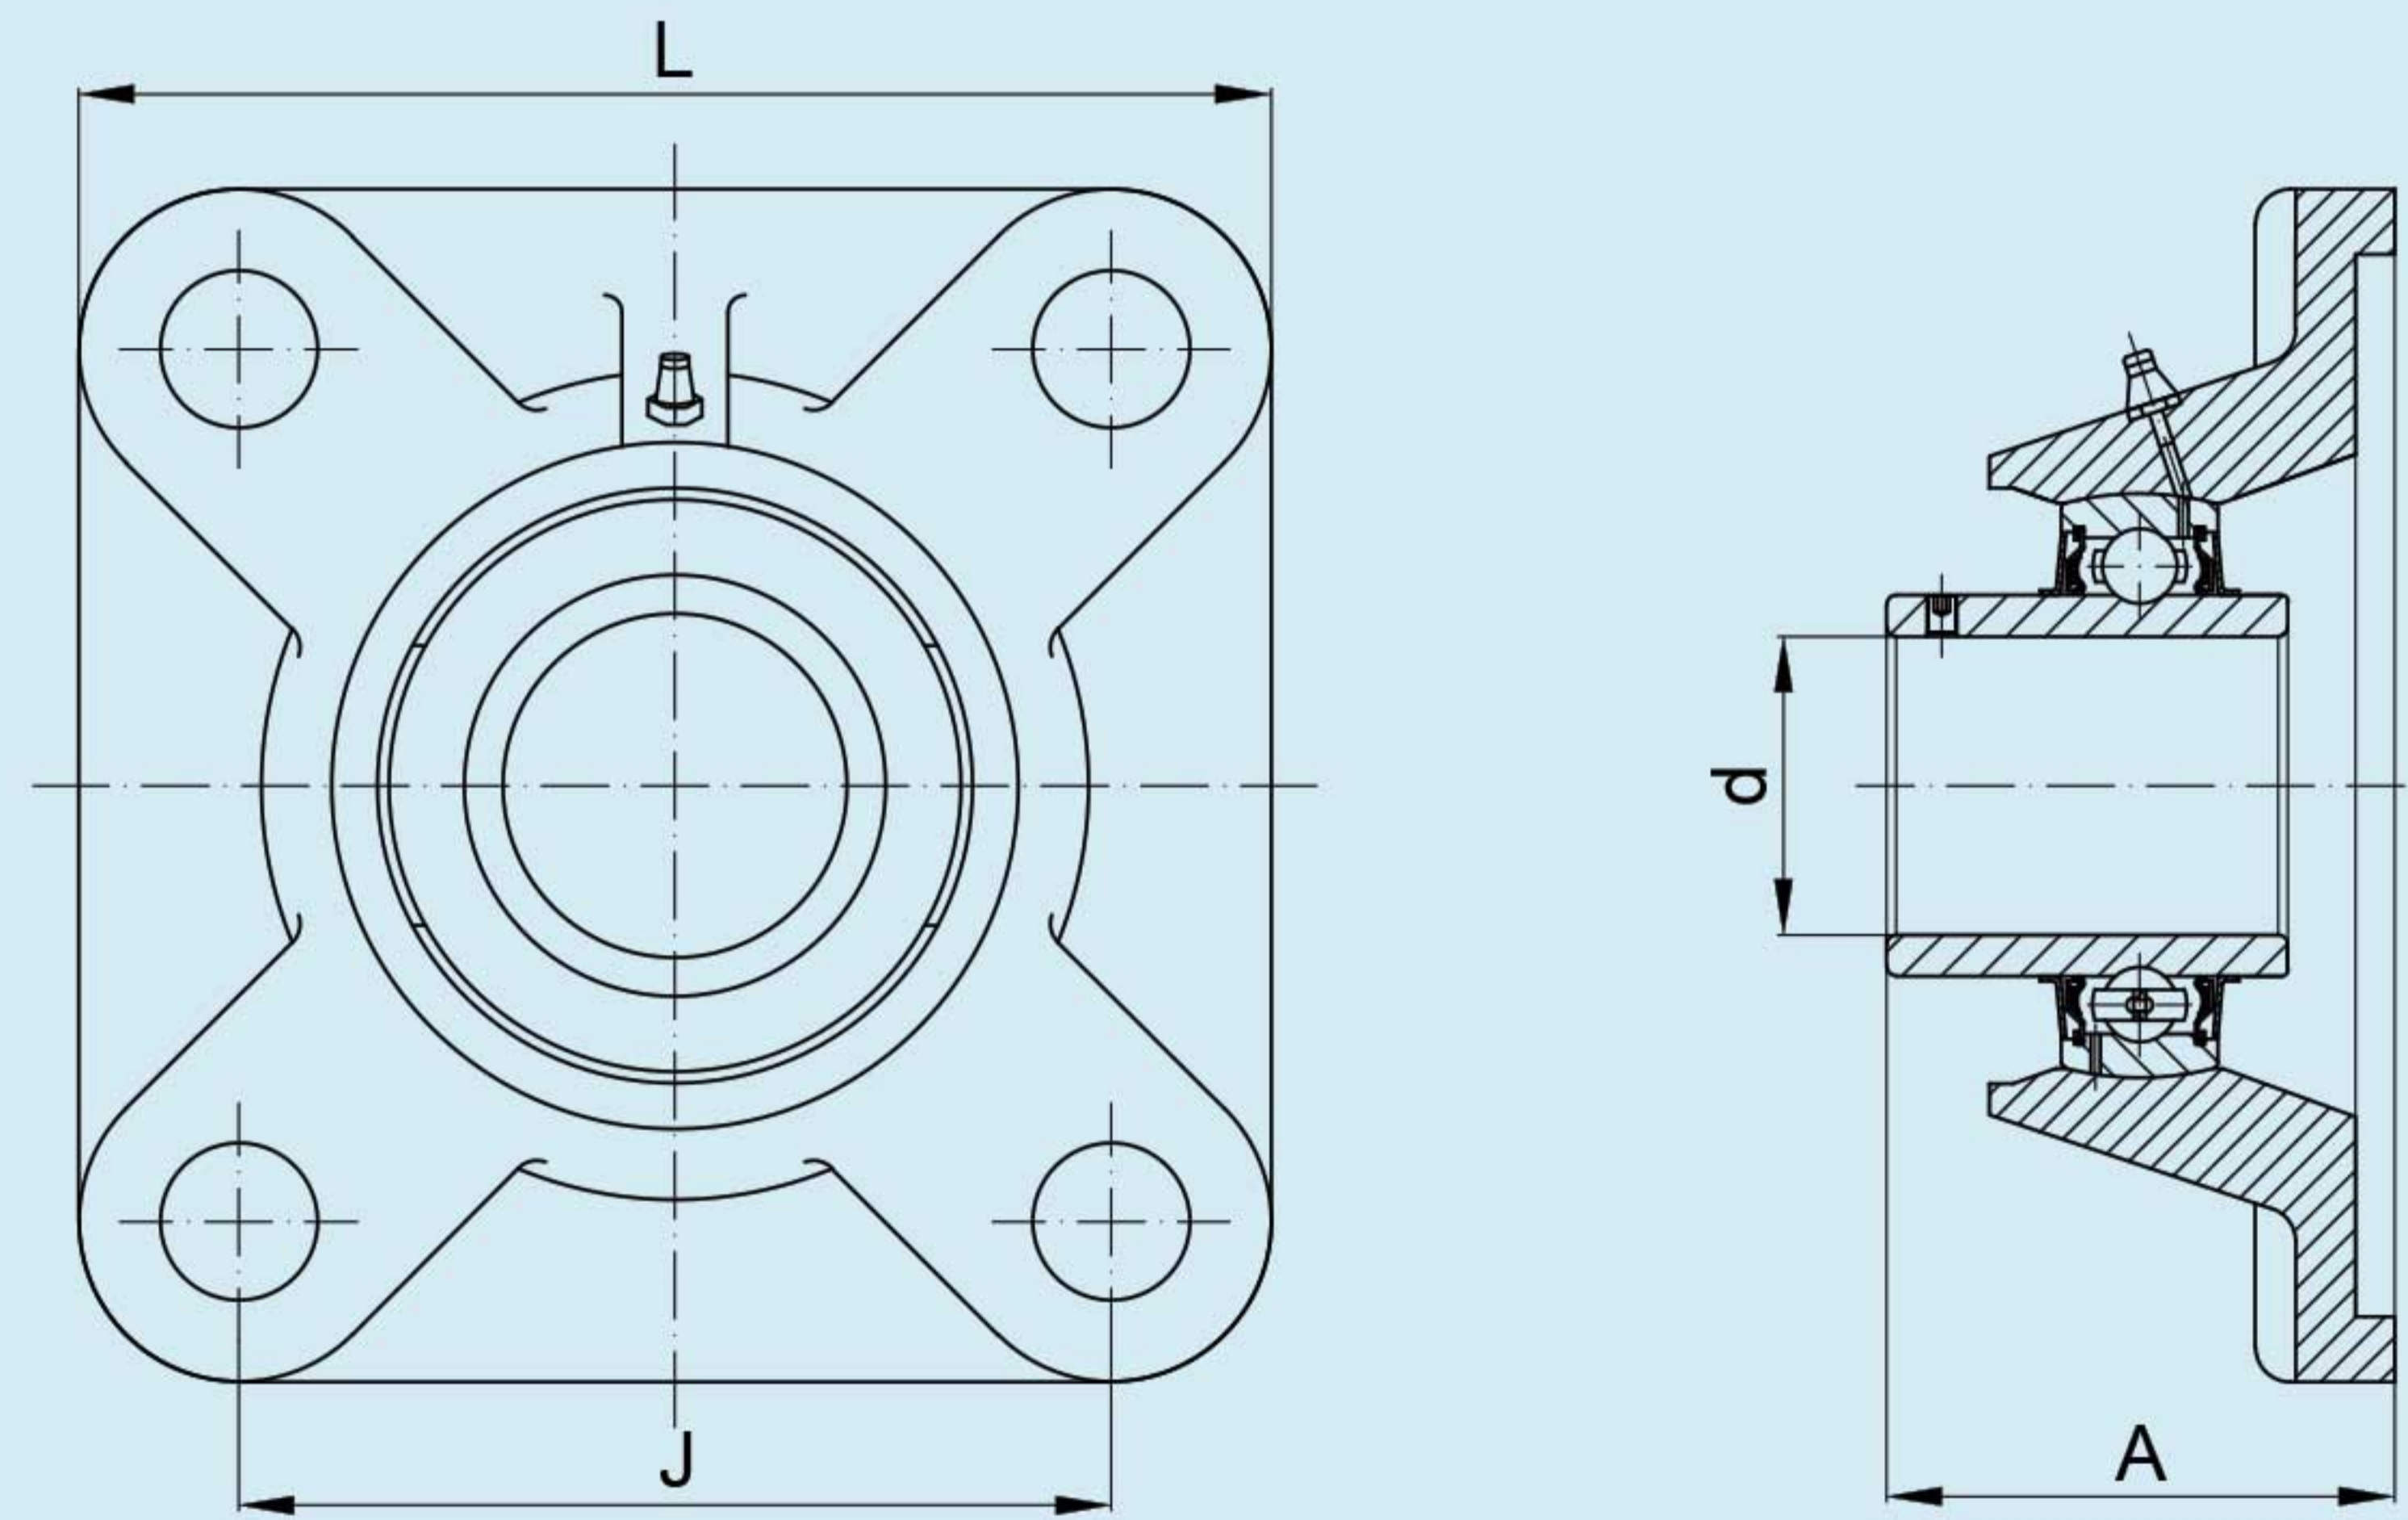

• Bearing units, cast iron housing type UCF.. (FYJ -TF, RCJY, LEF)

Z&S	d	A	L	J
UCF 204	20	33,3	86	64
UCF 205	25	35,8	95	70
UCF 206	30	40,2	108	83