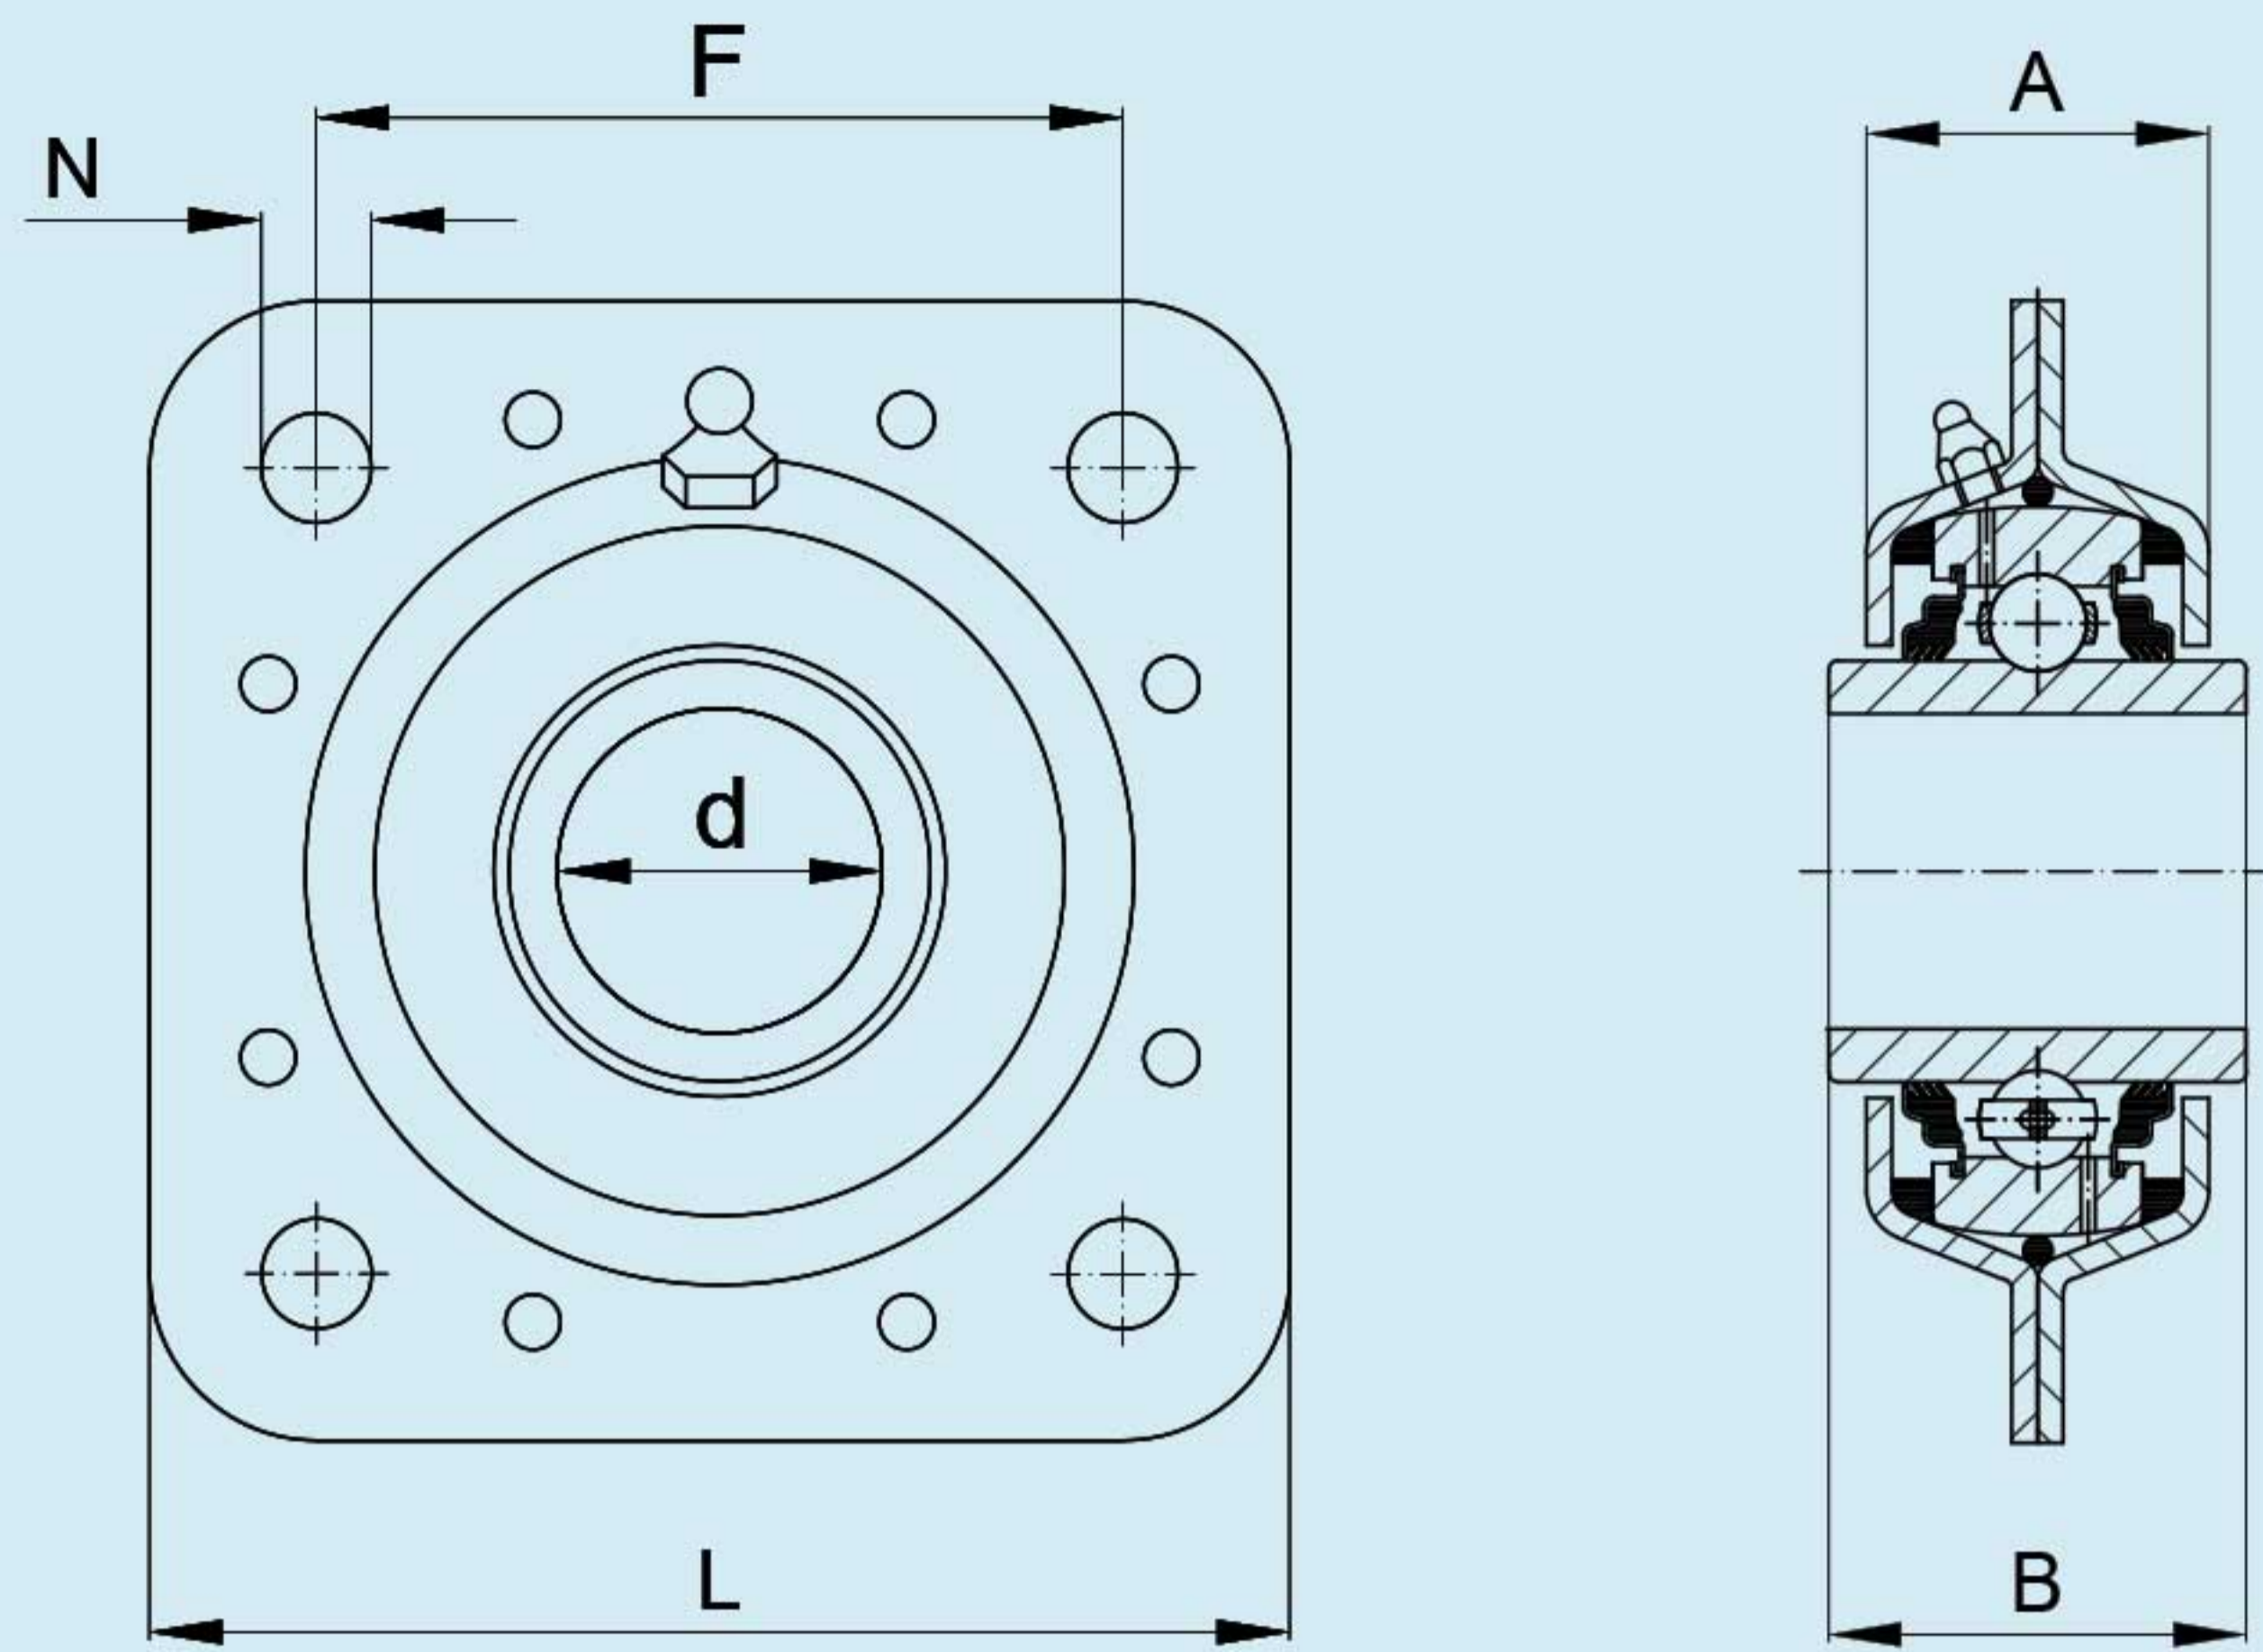

• Disc harrow bearings

• Disc harrow bearings with square bore in housings

Z&S	d	L	B	A	F	N
ST491/GW209PPB40	40	127	42,85	40	90	13,5
ST491/GW209PPB12	44,871	127	42,85	40	90	13,5
ST740/GW211PPB15	55,56	140	40	25	98,8	13,5