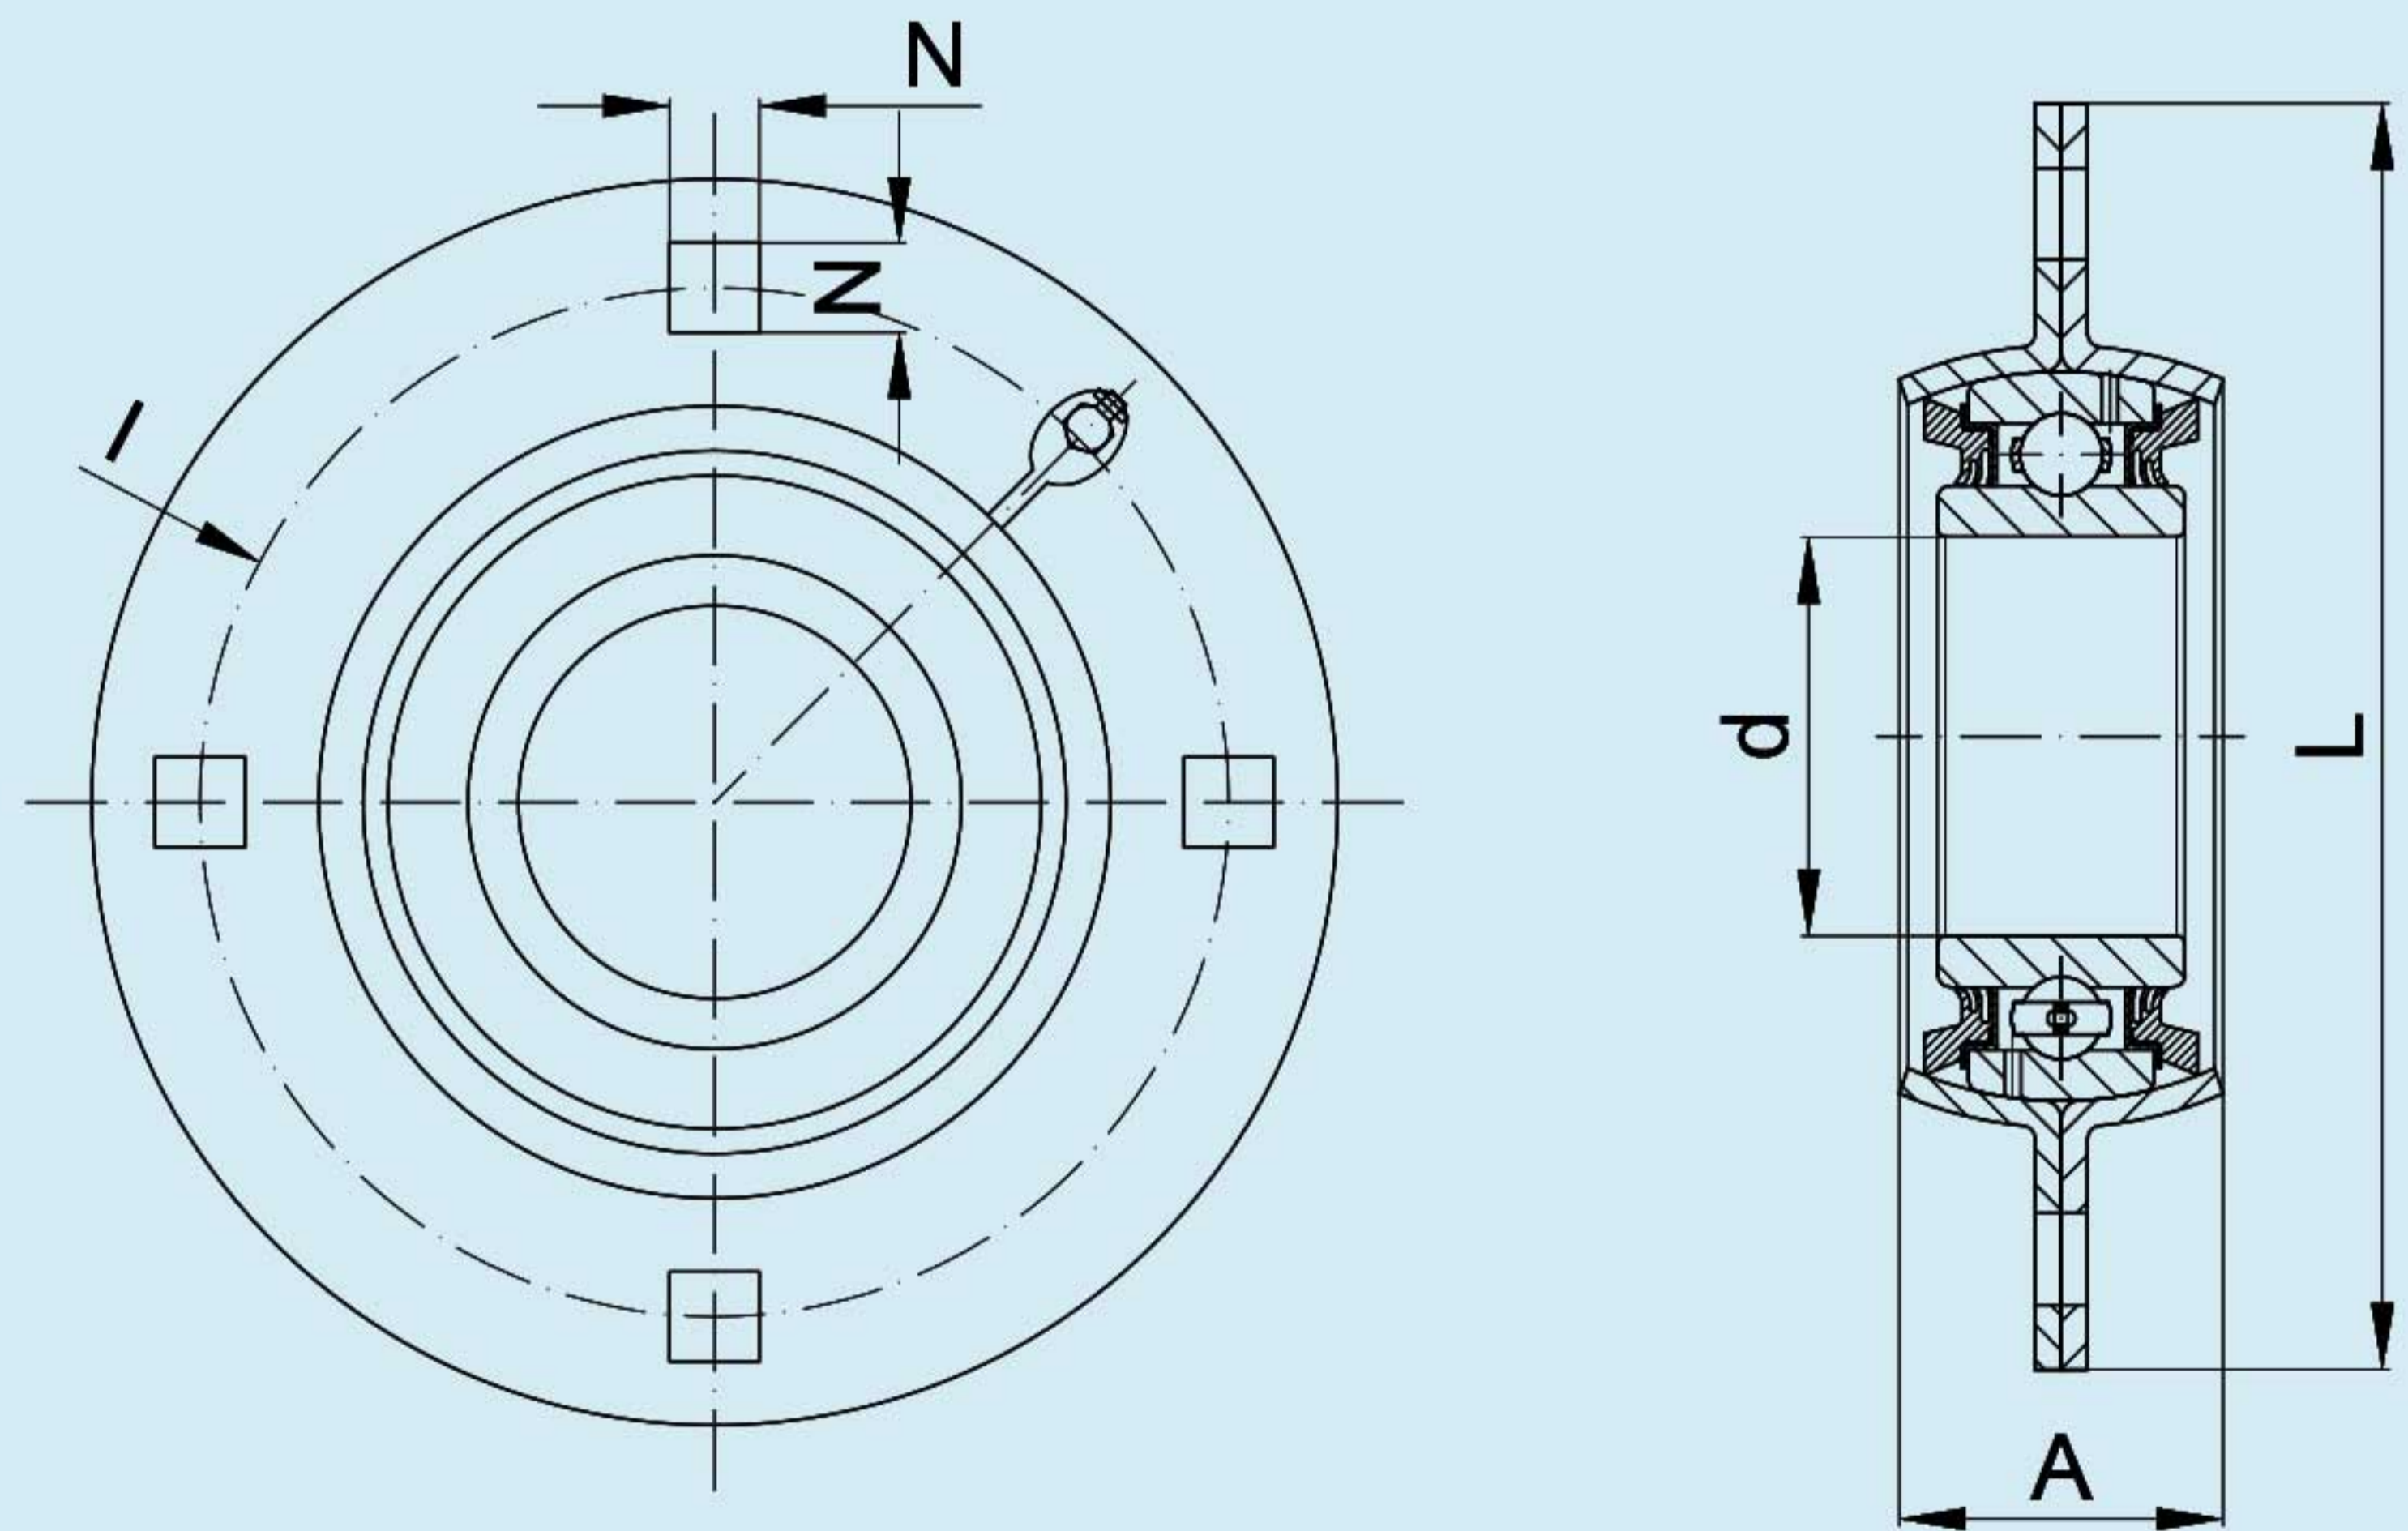

• Disc harrow bearings

• Disc harrow bearings with square bore without housings

Appearance of square bore

Tolerance from nominal dimension +0.6/+1.1 mm.

• Disc harrow bearings

• Disc harrow bearings with round bore without housings

• Disc harrow bearings

• Disc harrow bearings with round bore without housings

• Disc harrow bearings

• Disc harrow bearings with square bore in housings

Z&S	a	L	B	A	F	N
ST491/GW209PPB25Q	25	127	45	40	90	13,5
ST491/GW209PPB30Q	30	127	45	40	90	13,5
ST491/GW209PPB32Q	31.75	127	42,85	40	90	13,5
ST740/GW211PPB35Q	35	140	55,56	46,3	98,8	13,5
KNT644400	39,25	140	55,56	46,3	98,8	13,5
ST740/GW211PPB40Q-1	40	140	45	46,3	98,8	13,5
ST740/GW211PPB40Q		140	55,56	46,3	98,8	13,5

• Disc harrow bearings with square bore in housings

Z&S	d	A	I	L	N
AA30941/GW209PB13	45,1	49,5	120,5	150	13,5
AA30942/GW211PPB20	55,56	54,5	138	166	13,5

• Disc harrow bearings

• Agro point hub

Z&S	B	G	F	Mounting holes	N	Dwg. No.	OEM
ABH117-F	59	/	98	4	M12X1.25	2	BAA-0003
ABH117-M22-B4	102	M22X1.5	98	4	M12X1.25	1	BAA-0004
ABH117-M24-B4	105	M24X2	98	4	M12X1.25	1	BAA-0005
ABH117-M22-B6	102	M22X1.5	98	6	M12X1.25	1	BAA-0006
ABH117-M24-B6	106	M24X2	98	4	M12X1.25	1	BAA-0009
ABH117-M22-B5	102	M22X1.5	98	5	M12X1.25	1	BAA-0012
ABH117-M24-B6	106	M24X2	98	6	M12X1.25	1	BAA-0013
ABH117-M22-B4	102	M22X1.5	98	4	M12X1.25	1	BAA-0023
ABH117/100-M24R-B6	102	M24x1,5 R	100	6	M10x1,25	1	IL50-100/6T-M24.R